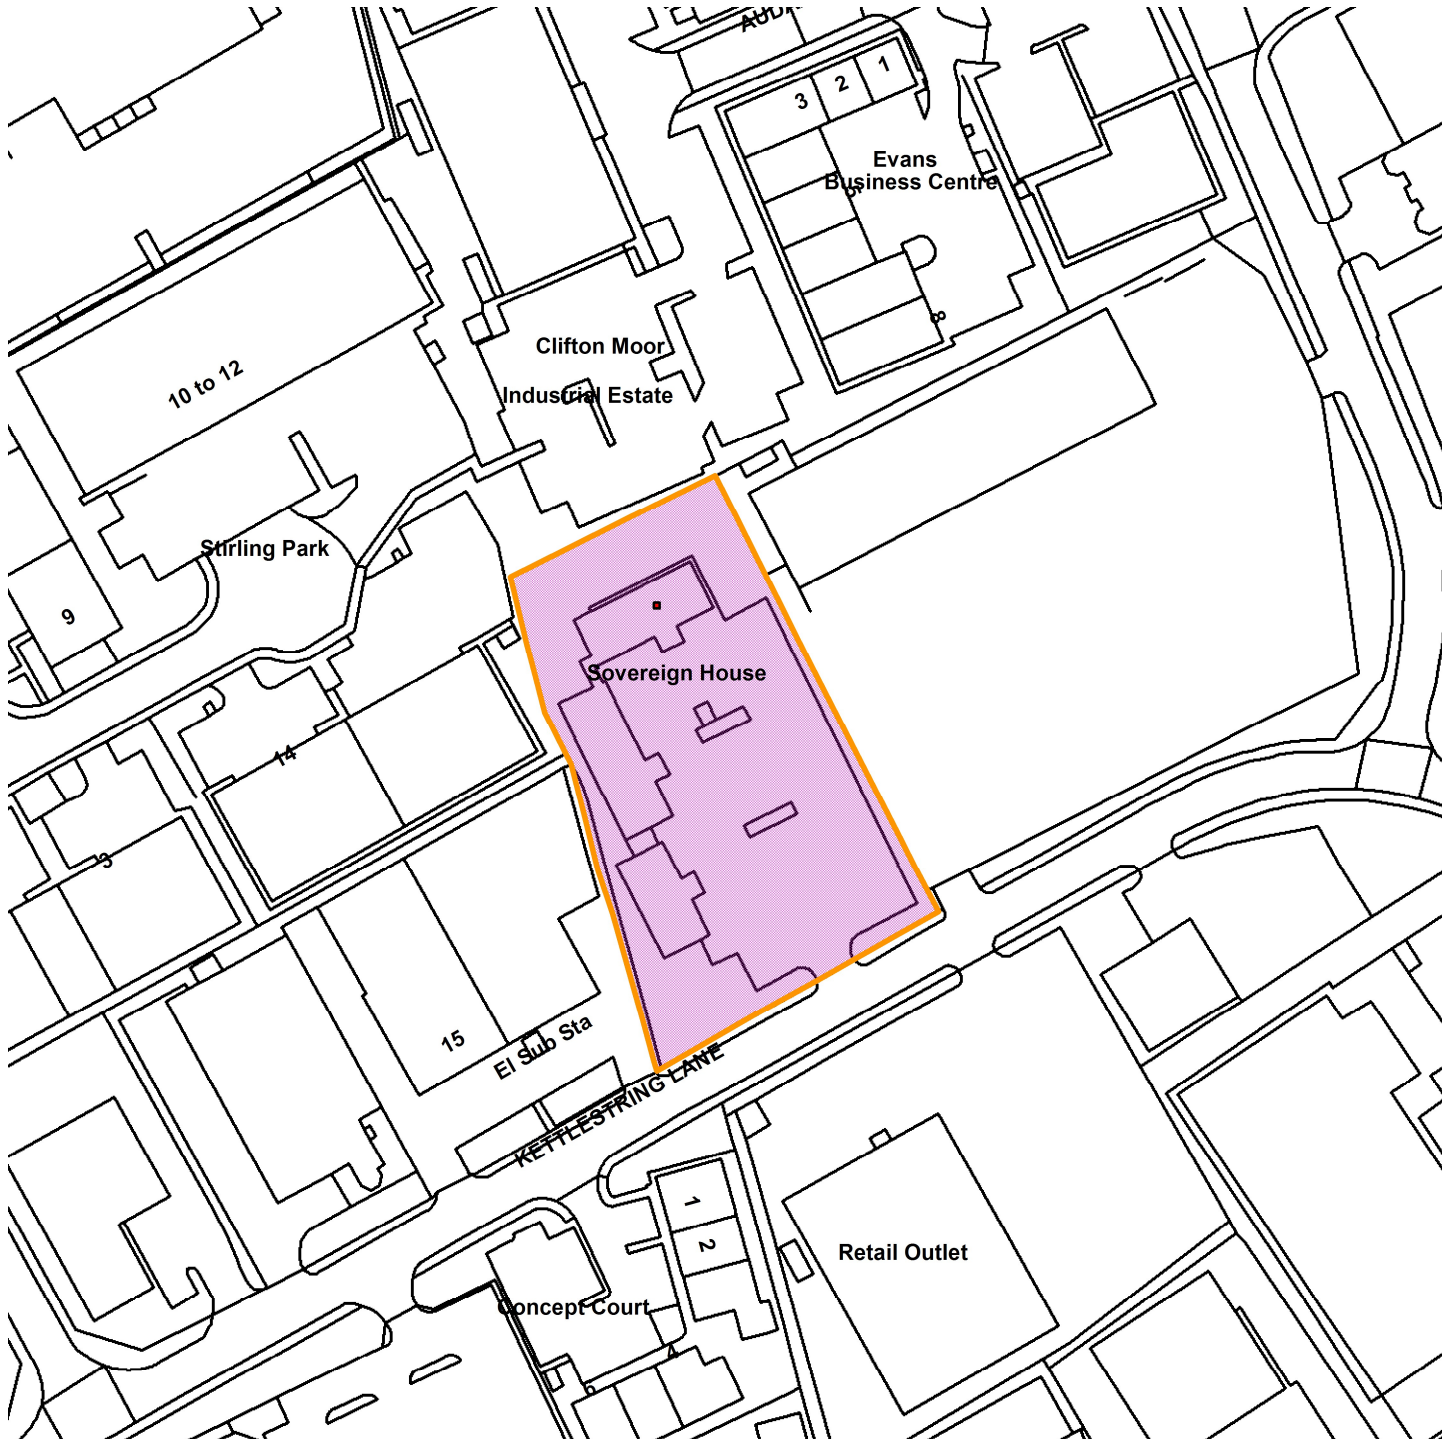

Sovereign House Unit 5, Kettlestring Lane, YO30 4XF

20/00146/FULM

Scale : 1:1314

Reproduced from the Ordnance Survey map with the permission of the Controller of Her Majesty's Stationery Office © Crown Copyright 2000.

Unauthorised reproduction infringes Crown Copyright and may lead to prosecution or civil proceedings.

Organisation	City of York Council
Department	Economy & Place
Comments	Site location plan
Date	23 July 2020
SLA Number	